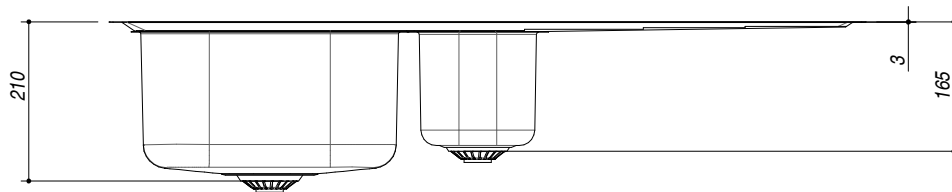

## 1LLV100/D

**DESCRIZIONE** Lavello B-LEVEL incasso 100x50 - 1 vasca e mezza + gocciolatoio  
**DESCRIPTION** 100x50 cm B-LEVEL built-in sink - 1 bowl and a half + drainer

**PESO LORDO** 7.5 kg  
**GROSS WEIGHT**

**DIMENSIONI IMBALLO** 1050x530x220 mm  
**PACKAGING DIMENSIONS**

**ACCIAIO INOX gocciolatoio dx**  
**Stainless steel right drainer**

- Acciaio Inox AISI 304 (Thick stainless steel AISI 304)
- Dimensione vasca: 34x39x21 h (Bowl dimension: 34x39x21 h)
- Dotazioni: piletton 3"1/2, salterello, foro troppo-pieno, (Equipment: 3"1/2 basket strainer waste, pop-up plug, overflow) (A)
- Foro rubinetto: 2 foro di serie (Tap Hole: 2 series hole) (B)
- Base inserimento vasca: 60 (Base unit for bowl: 60)
- Incasso: 98x48 cm (built-in: 98x48)

**SCALA DISEGNO** 1:10  
**DRAWING SCALE**

**TUTTE LE MISURE IN mm**  
**ALL MEASURES IN mm**

**TOLLERANZA LINEARE: ± 0.5 mm**  
**LINEAR TOLLERANCE**

**TOLLERANZA ANGOLARE: ± 0.2 °**  
**ANGULAR TOLLERANCE**