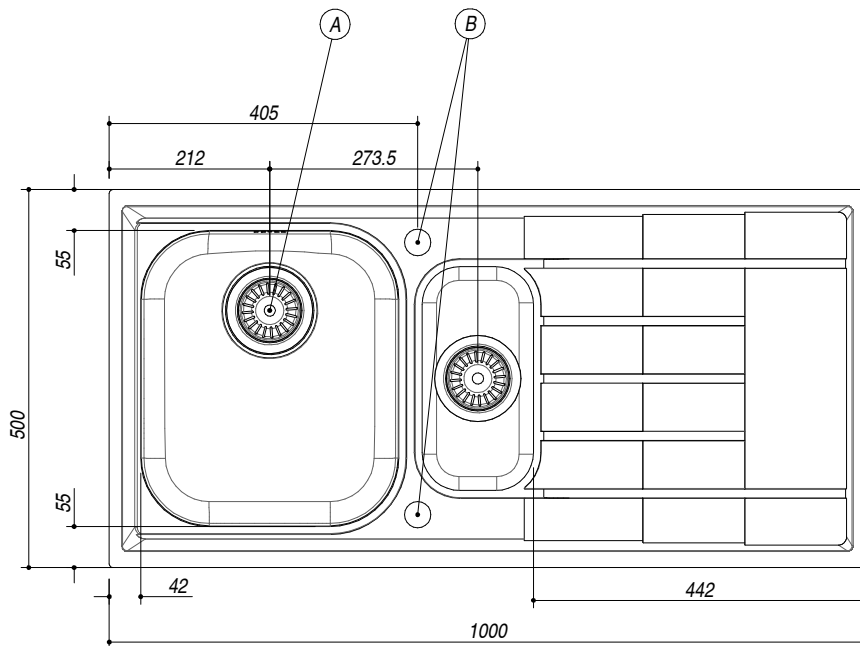

## 1LLV100/D

**DESCRIZIONE** Lavello B-LEVEL incasso 100x50 - 1 vasca e mezza + gocciolatoio  
**DESCRIPTION** 100x50 cm B-LEVEL built-in sink - 1 bowl and a half + drainer

**PESO LORDO** 7.5 kg  
**GROSS WEIGHT**

**DIMENSIONI IMBALLO** 1050x530x220 mm  
**PACKAGING DIMENSIONS**

**ACCIAIO INOX gocciolatoio dx**  
**Stainless steel right drainer**

- Acciaio Inox AISI 304 (Thick stainless steel AISI 304)
- Dimensione vasca: 34x39x21 h (Bowl dimension: 34x39x21 h)
- Dotazioni: piletton 3"1/2, salterello, foro troppo-pieno, (Equipment: 3"1/2 basket strainer waste, pop-up plug, overflow) (A)
- Foro rubinetto: 2 foro di serie (Tap Hole: 2 series hole) (B)
- Base inserimento vasca: 60 (Base unit for bowl: 60)
- Incasso: 98x48 cm (built-in: 98x48)

**SCALA DISEGNO** 1:10  
**DRAWING SCALE**

**TUTTE LE MISURE IN mm**  
**ALL MEASURES IN mm**

**TOLLERANZA LINEARE: ± 0.5 mm**  
**LINEAR TOLLERANCE**

**TOLLERANZA ANGOLARE: ± 0.2 °**  
**ANGULAR TOLLERANCE**