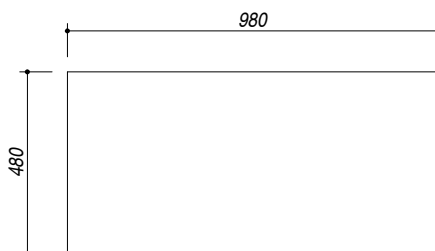

SCALA DISEGNO 1:10
DRAWING SCALE

TUTTE LE MISURE IN mm
ALL MEASURES IN mm

TOLLERANZA LINEARE: ± 0.5 mm
LINEAR TOLLERANCE

TOLLERANZA ANGOLARE: ± 0.2 °
ANGULAR TOLLERANCE

FORATURA PER INSTALLAZIONE AD INCASSO
BUILT-IN CUTOUT FOR TOP