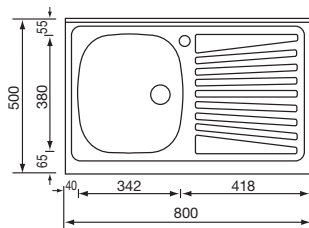

mondial appoggio - leaning

mondial appoggio - leaning 80 x 50 1V

031031 prelucidato F2" unbrushed F2"

base base mm 450 / mm 500 se inizio composizione if at beginning of kitchen

profondità vasca bowl depth mm 150

disponibile in versione DX e SX available right or left version

A **B**