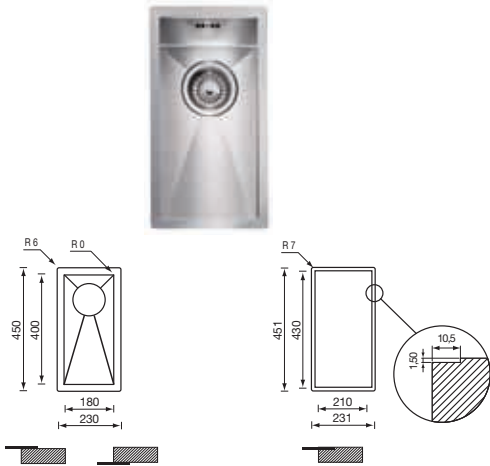

8 mm edge profile

Marked Profile and strong lines, a timeless classic: the nice and sturdy sink, as it once was. Essential, without a step backwards in terms of sophistication and functionality.

filoquadra

base incasso slim base	mm 300	foro incasso built-in fitting hole	mm 210 x 430
base sottotop undertop base	mm 450	foro sottotop undertop fitting hole	mm 180 x 400
base filotop filotop base	mm 300	foro filotop filotop fitting hole	mm 210 x 430
profondità vasca bowl depth	mm 130		