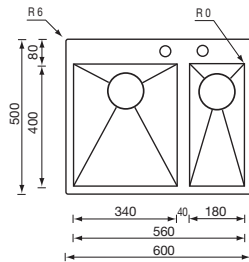

filoquadra mix

filoquadra mix 60 x 50 2V

012932 satinato F3" slim satin-finished F3" slim

base base	mm 800
profondità vasche bowls depth	mm 190 - 130
foro incasso built-in fitting hole	mm 590 x 490
con piletta automatica with automatic pop-up waste	disponibile in versione DX e SX available right or left version

A B C D E F G H I L