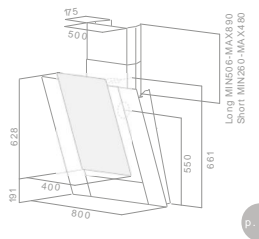

MISURA Size	80 cm
FINITURA Finish	VETRO (NERO, BIANCO, SABBIA) + ACCIAIO INOX LUCIDO, ACCIAIO INOX SATINATO + ACCIAIO INOX LUCIDO Glass (black, white, light brown) + shiny stainless steel, brushed stainless steel + shiny stainless steel
VERSIONE Version	FILTRANTE Recycling