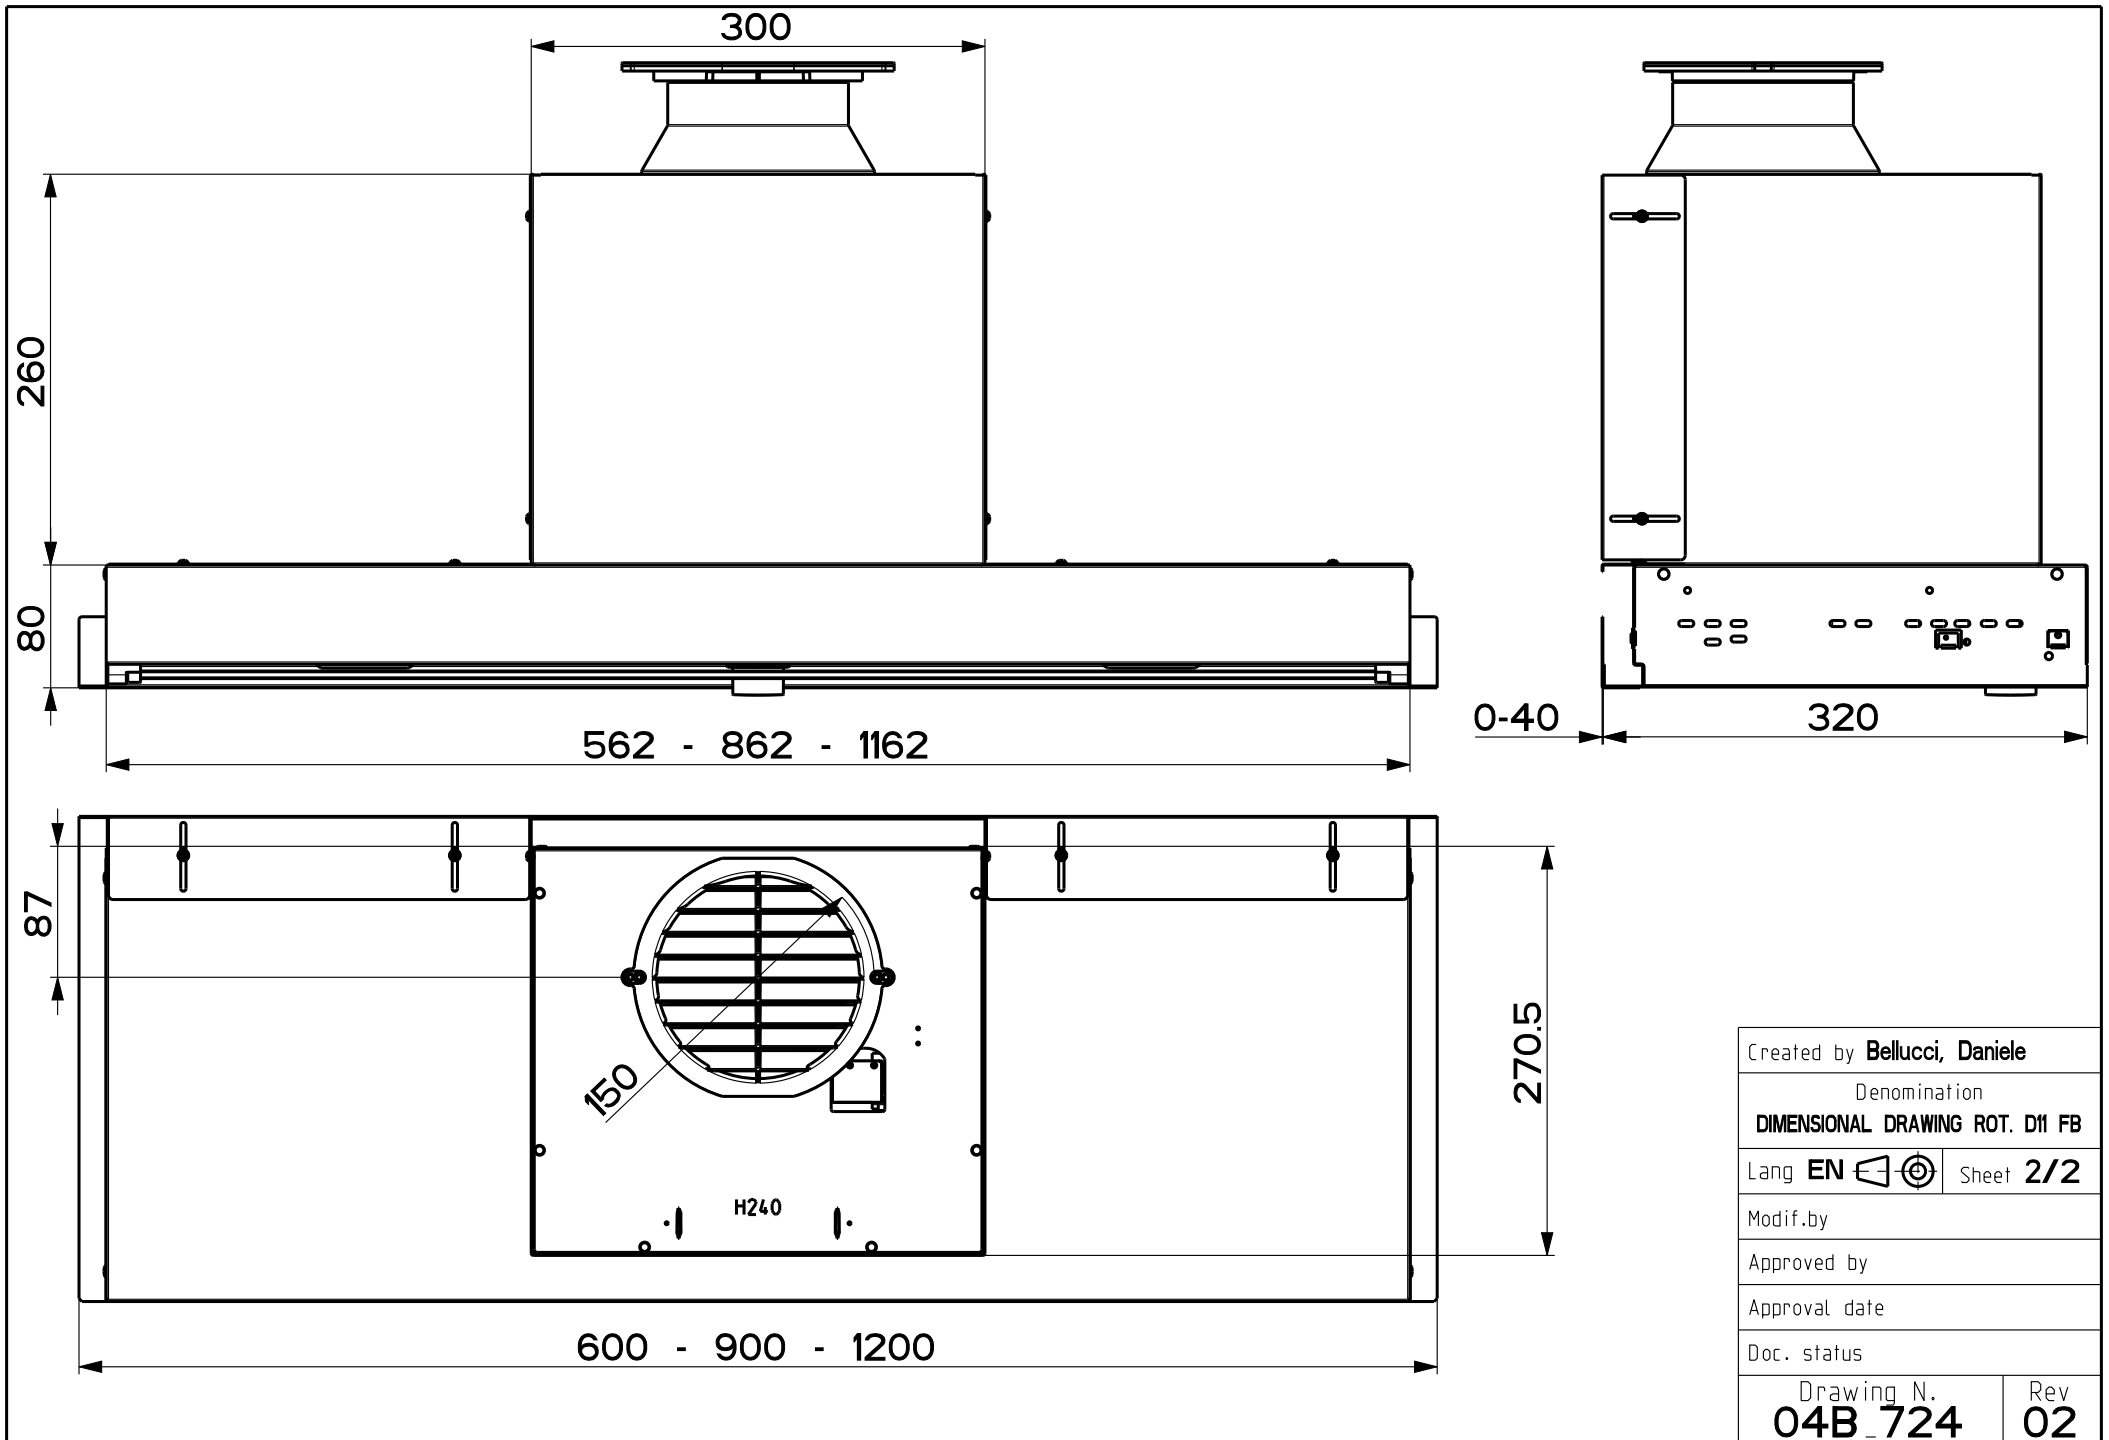

Created by Bellucci, Daniele	
Denomination DIMENSIONAL DRAWING ROT. DII FB	
Lang EN 	Sheet 1/2
Modif.by tcimport	
Approved by	
Approval date	
Doc. status	
Drawing N. 04B_724	Rev 02

DRAFT 22-MAY-2020 07:20

Created by Bellucci, Daniele	
Denomination DIMENSIONAL DRAWING ROT. D11 FB	
Lang EN	Sheet 2/2
Modif.by	
Approved by	
Approval date	
Doc. status	
Drawing N. 04B_724	Rev 02

DRAFT 22-MAY-2020 07:20