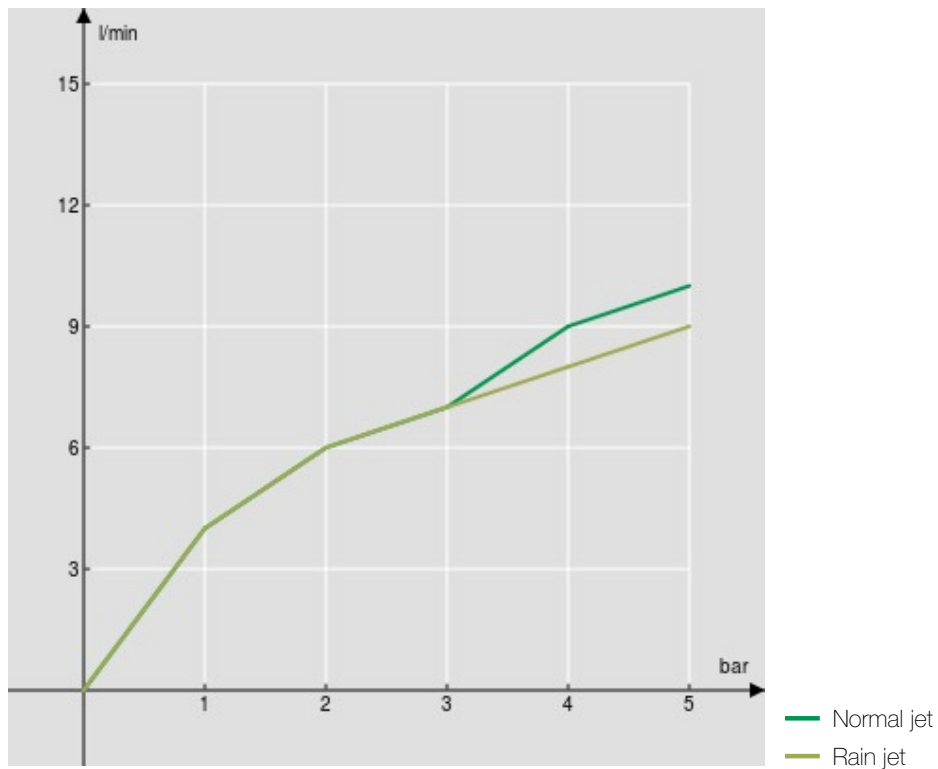

FLOW RATE DIAGRAM: MIXED WATER