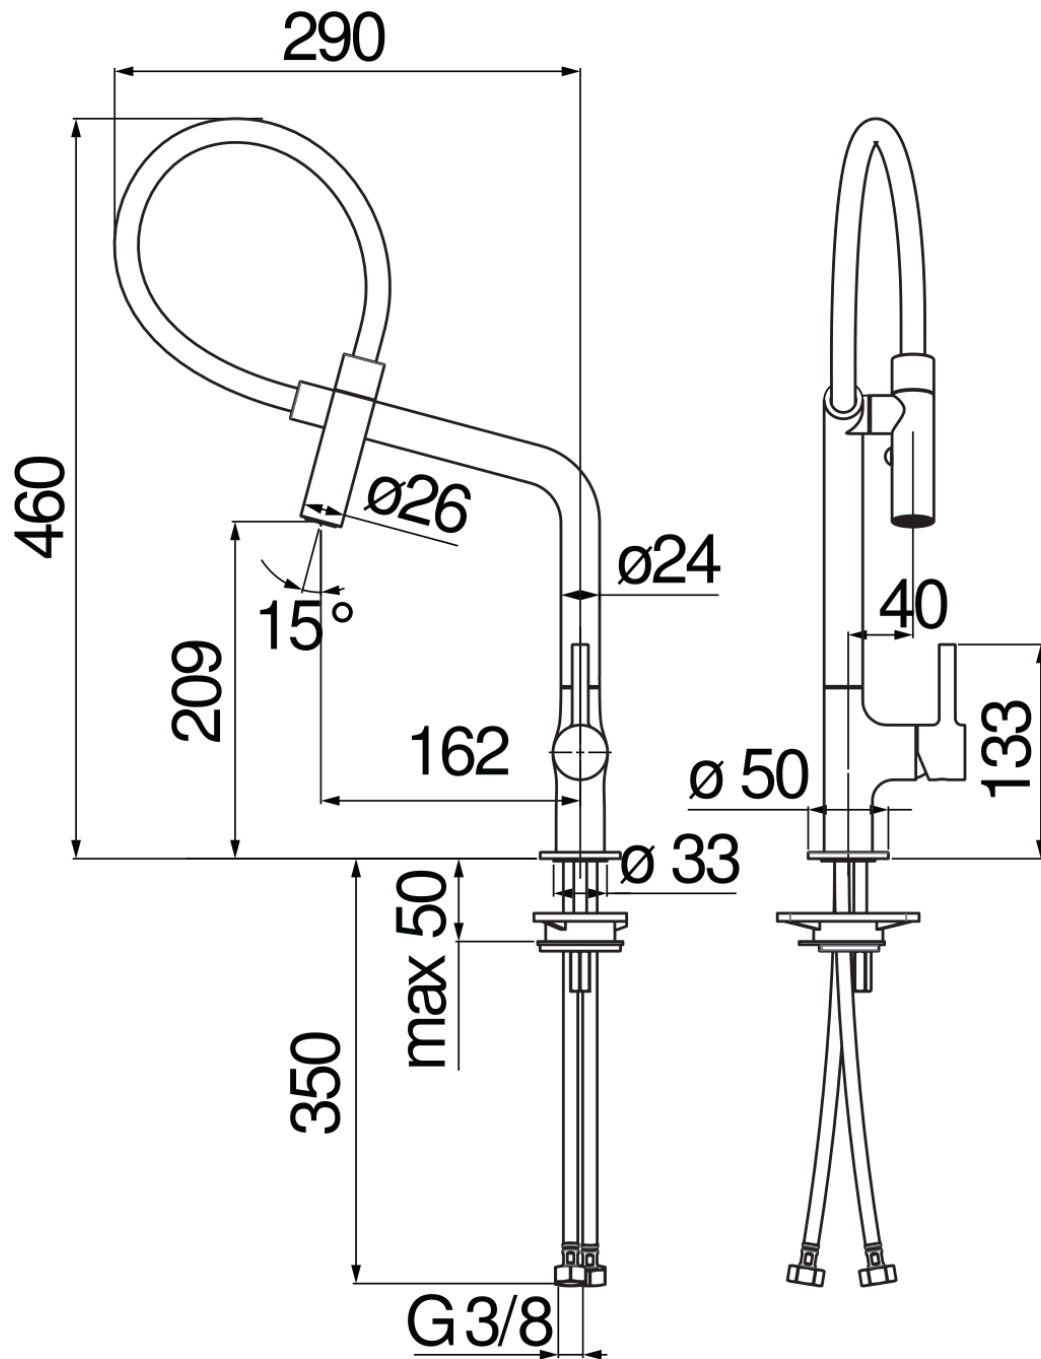

IMAGE NOT
AVAILABLE

SPECIFICATIONS

Single control
Inox
360° swivel spout
Directional 2 jet swivel shower head with magnetic clip
ø 3/8" stainless steel flexible pipe
50% two step cartridge for water saving
Packaging: 66 x 34,5 x 7 cm / 0,01594 m³ / 2,28 kg

CERTIFICATIONS

FLOW RATE DIAGRAM: HOT/COLD WATER

FLOW RATE DIAGRAM: MIXED WATER