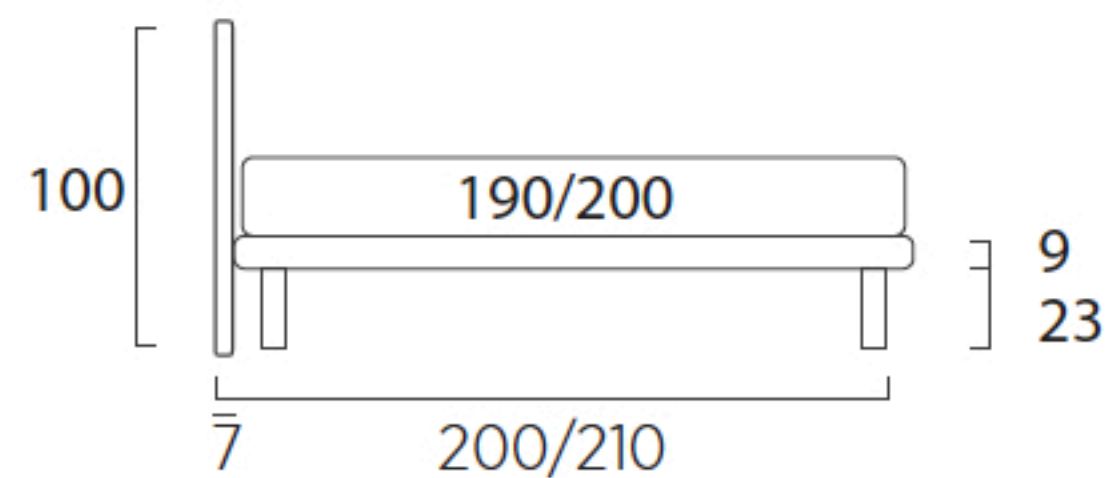

Plain Autoportante laterale dx/sx

DI SERIE:

- piede in metallo Top h cm 23, finitura satinato

SU RICHIESTA:

- piede in metallo Top h cm 23, otto colori

- piede in metallo Basic, Mark e Wily h cm 23, finitura cromo, otto colori

- ruote Disk

STANDARD:

- h 23 cm Top steel feet frosted finish

TO ORDER:

- h 23 cm Top steel feet, eight colours

- h 23 cm Basic, Mark and Wily steel feet, chrome finish, eight colours

- Disk wheels