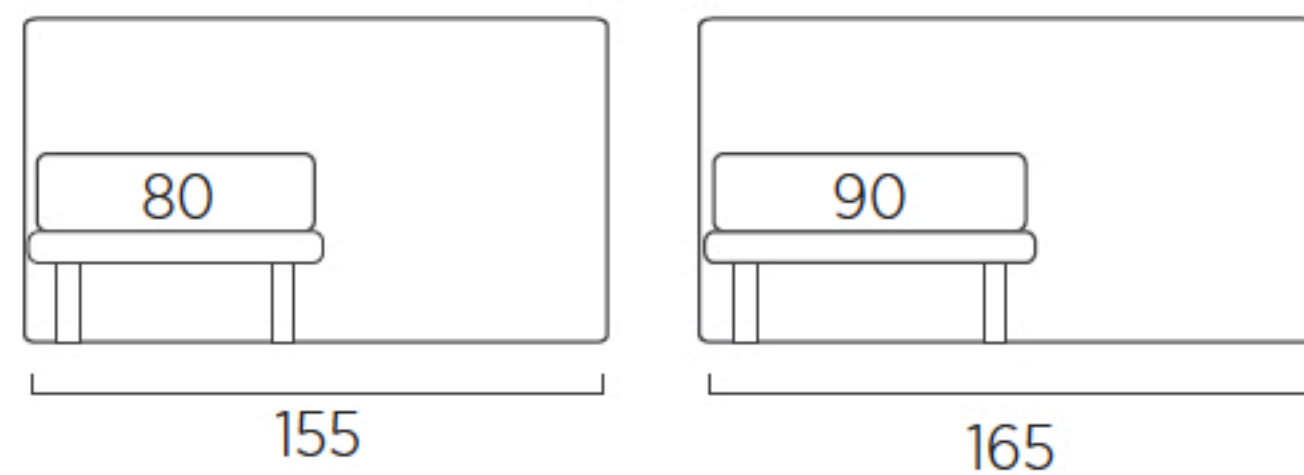

Plain Autoportante laterale dx/sx

DI SERIE:

- piede in metallo Top h cm 23, finitura satinato

SU RICHIESTA:

- piede in metallo Top h cm 23, otto colori

- piede in metallo Basic, Mark e Wily h cm 23, finitura cromo, otto colori

- ruote Disk

STANDARD:

- h 23 cm Top steel feet frosted finish

TO ORDER:

- h 23 cm Top steel feet, eight colours

- h 23 cm Basic, Mark and Wily steel feet, chrome finish, eight colours

- Disk wheels