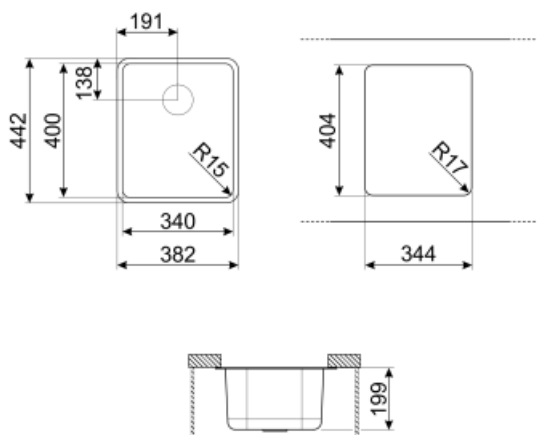

	Bowl type	Bowl dimensions, WxDxH (mm)	Bowl depth (mm)	Radius corner bowl	Overflow	Strainer position	Strainer dimension
Bowl	Minimum radius	340 x 400 x 200	200	15	Yes, flush fitted	Wall position	3.5"

Technical Features

Characteristics PVD coating Coating thickness , Eco-friendly, Easy to clean, Hypoallergenic
 Dimensions of the product (mm) 200x382x442 mm
 Cutout dimension undermount (mm) 344*404 mm
 Base unit size 45 cm

Tap hole diameter 35 mm
 No. of clips 4
 Type of clips Undermount clip

Accessories Included

Accessories for
installation

Strainer, Fixing clips

Not included accessories

KITFD050

Waste disposal 0,5 HP, Motor: 1/2 horsepower, Fits all sinks with 3 1/2" waste outlet

3713

Siphon double bowls sinks (dishwasher connection included)

KITFD075

Waste disposal 0,75 HP, Motor: 1/2 horsepower, Fits all sinks with 3 1/2" waste outlet

Symbols glossary (TT)

- | | | | |
|--|---|---|---|
|  | Cupboard width required for sink installation |  | Sink depth - depending on the model, the depth can be from 13 to 24,5 |
|  | Under table top installation: The sink is fixed under tabletop, which extends the work surface and the depth of the sink. |  | Easy to clean |
|  | Coating thickness between 0.2mm and 2mm |  | PVD coatings are hypoallergenic and suitable for use in contact with food |
|  | The manufacturing process of PVD treatment is 100% green and eco-friendly | | |