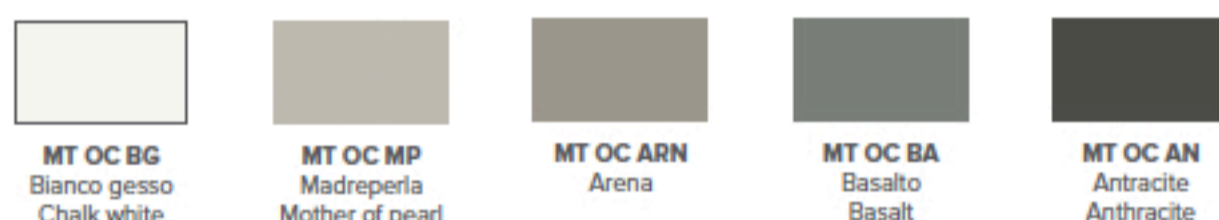

MISURE / SIZES

FINITURE PER STRUTTURA, FRONTALI, ZOCCOLO E FIANCO INTERNO / CARCASS, FRONT, PLINTH AND INTERIOR SIDE FINISHES

MT 1/ONE

MT PREMIUM MATERICO - TEXTURED

MT PREMIUM MATERICO OPACO - MATT TEXTURED

MT PREMIUM MATERICO ESSENZA - TEXTURED WOOD

MT PREMIUM MATERICO NODATO - KNOTTED TEXTURED

LACCATI METALLIZZATI METALLIC LACQUERS

MT PREMIUM MATERICO PORO APERTO OPEN - PORE TEXTURED

MT PREMIUM MATERICO CEMENTO - TEXTURED CEMENT