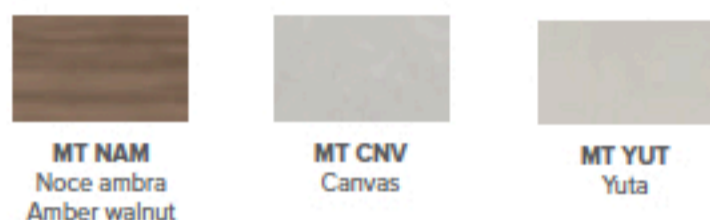

MISURE / SIZES

FINITURE PER STRUTTURA, FRONTALI, ZOCCOLO E FIANCO INTERNO / CARCASS, FRONT, PLINTH AND INTERIOR SIDE FINISHES

MT 1/ONE

MT PREMIUM MATERICO - TEXTURED

MT PREMIUM MATERICO OPACO - MATT TEXTURED

MT PREMIUM MATERICO ESSENZA - TEXTURED WOOD

MT PREMIUM MATERICO NODATO - KNOTTED TEXTURED

LACCATI METALLIZZATI METALLIC LACQUERS

MT PREMIUM MATERICO PORO APERTO OPEN - PORE TEXTURED

MT PREMIUM MATERICO CEMENTO - TEXTURED CEMENT

LACCATI PORO APERTO OPEN-PORE LACQUERS

LACCATI OPACHI MATT LACQUERS

MT SPECIAL MATERICO - TEXTURED

OPTIONAL FINITURA GOLA GRIP RECESS

VETRO - GLASS

Vetro lucido a campionario  
Choice of gloss lacquer from our range