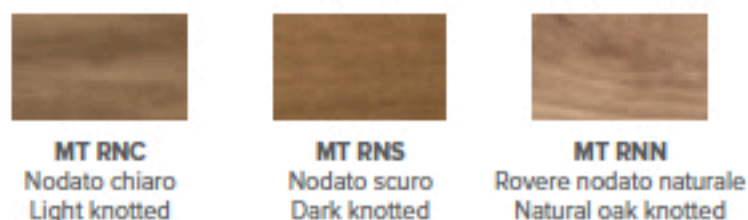

MISURE / SIZES

FINITURE PER STRUTTURA, FRONTALI, ZOCCOLO E FIANCO INTERNO / CARCASS, FRONT, PLINTH AND INTERIOR SIDE FINISHES

MT 1/ONE

MT PREMIUM MATERICO - TEXTURED

MT PREMIUM MATERICO OPACO - MATT TEXTURED

MT PREMIUM MATERICO ESSENZA - TEXTURED WOOD

MT PREMIUM MATERICO NODATO - KNOTTED TEXTURED

LACCATI METALLIZZATI METALLIC LACQUERS

MT PREMIUM MATERICO PORO APERTO OPEN - PORE TEXTURED

MT PREMIUM MATERICO CEMENTO - TEXTURED CEMENT

LACCATI PORO APERTO OPEN-PORE LACQUERS

LACCATI OPACHI MATT LACQUERS

MT SPECIAL MATERICO - TEXTURED

OPTIONAL FINITURA GOLA GRIP RECESS

VETRO - GLASS

Vetro lucido a campionario  
Choice of gloss lacquer from our range