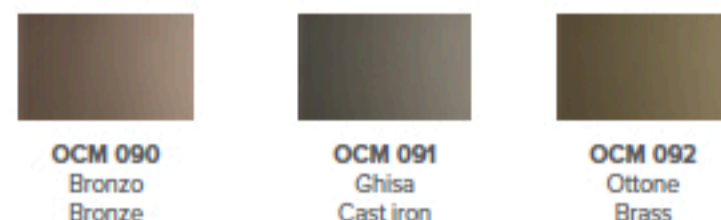

MISURE / SIZES

FINITURE PER STRUTTURA, FRONTALI, ZOCCOLO E FIANCO INTERNO / CARCASS, FRONT, PLINTH AND INTERIOR SIDE FINISHES

MT 1/ONE

MT PREMIUM MATERICO - TEXTURED

MT PREMIUM MATERICO OPACO - MATT TEXTURED

MT PREMIUM MATERICO ESSENZA - TEXTURED WOOD

MT PREMIUM MATERICO NODATO - KNOTTED TEXTURED

LACCATI METALLIZZATI METALLIC LACQUERS

MT PREMIUM MATERICO PORO APERTO OPEN - PORE TEXTURED

MT PREMIUM MATERICO CEMENTO - TEXTURED CEMENT

LACCATI PORO APERTO OPEN-PORE LACQUERS

LACCATI OPACHI MATT LACQUERS

MT SPECIAL MATERICO - TEXTURED

OPTIONAL FINITURA GOLA GRIP RECESS

VETRO - GLASS

Vetro lucido a campionario  
Choice of gloss lacquer from our range