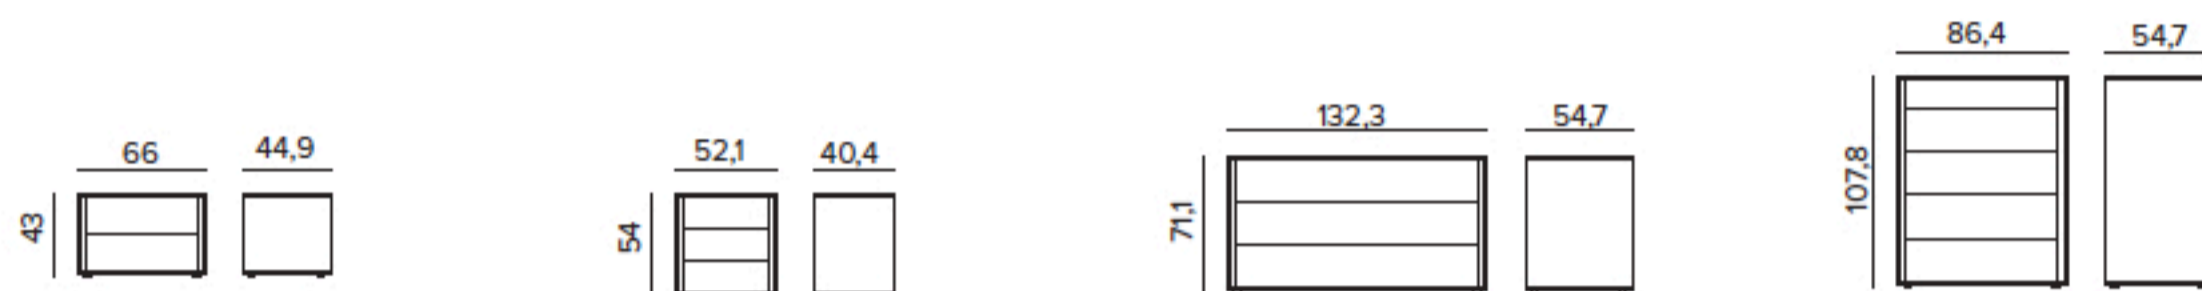

MISURE / SIZES

FINITURE PER STRUTTURA, FRONTALI, ZOCCOLO E FIANCO INTERNO / CARCASS, FRONT, PLINTH AND INTERIOR SIDE FINISHES

MT 1/ONE

MT PREMIUM MATERICO - TEXTURED

MT PREMIUM MATERICO OPACO - MATT TEXTURED