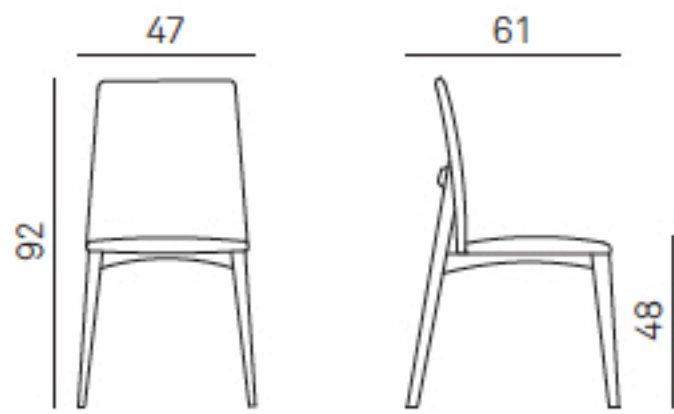

YORK

misure / size

L/W 47 P/D 61 H 92/48 cm

FINITURE STRUTTURA / FRAME FINISHES

ESSENZE / WOOD FINISHES

LGN-RT

Rovere termocotto
Heat-treated Oak

LGN-FO