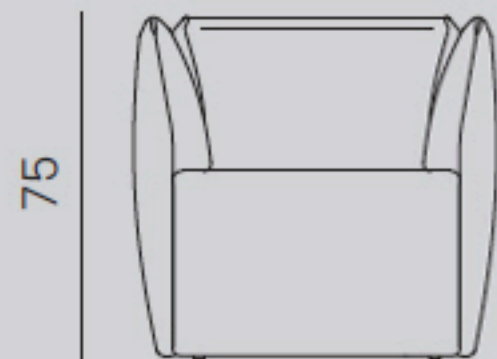

POLTRONA FLOWER

misure / size

poltrona / occasional chair: L/W 85 P/D 75 H 75 cm

pouff / ottoman: L/W 65 P/D 65 H 40 cm

RIVESTIMENTO / COVERING

Econabuk, ecopelle e pelle

Eco-nubuck, eco-leather and leather upholstery