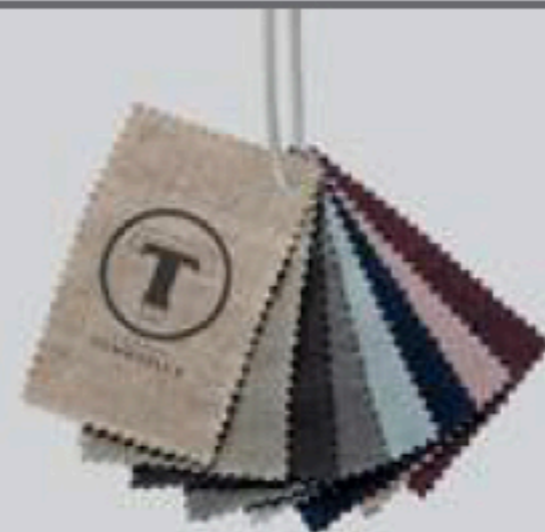

POLTRONA FLOWER

misure / size

poltrona / occasional chair: L/W 85 P/D 75 H 75 cm

pouff / ottoman: L/W 65 P/D 65 H 40 cm

RIVESTIMENTO / COVERING

Econabuk, ecopelle e pelle

Eco-nubuck, eco-leather and leather upholstery

Tessuti del campionario

Our range of fabrics

tagliacuci (escluso per rivestimento in pelle)
piping (except for leather upholstery)