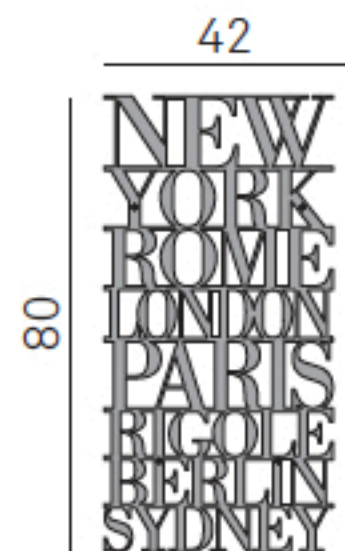

## LETTERING

---

misura / size

**me&you** : L 100 H 19,2 cm

**music**: L 42 H 60 cm

**city**: L 42 H 80 cm

appendiabiti/coat pegs

---