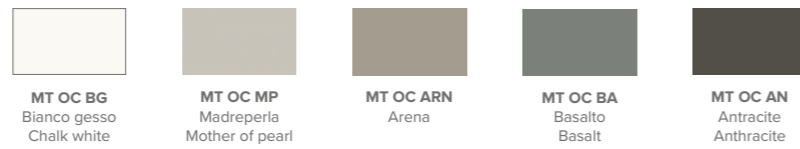

Basilea

L/W 162 P/D 51,5/40,3 H 90 cm L/W 180 P/D 51,5/40,3 H 90 cm L/W 198 P/D 51,5/40,3 H 90 cm L/W 216 P/D 51,5/40,3 H 90 cm L/W 108 P/D 40,3 H 144 cm

FINITURE STRUTTURA E FRONTALI / STRUCTURE AND DOORS FINISHES

MT 1/ONE

MT PREMIUM MATERICO - TEXTURE

MT PREMIUM MATERICO OPACO - MATT TEXTURED

MT PREMIUM MATERICO ESSENZA - TEXTURED WOOD

MT PREMIUM MATERICO NODATO - KNOTTED TEXTURED

MT PREMIUM MATERICO PORO APERTO - OPEN PORE TEXTURED

LACCATI OPACHI O LUCIDI MATT OR GLOSS LACQUERS

OC - LC
Colori laccati opachi e lucidi a campionario (vedi pag. 436)
Choice of matt and gloss lacquer colours from our range (see page 436)

LEGNO - WOOD

Finiture legno disponibili solo per frontali.
Wooden finishes only available for fronts.